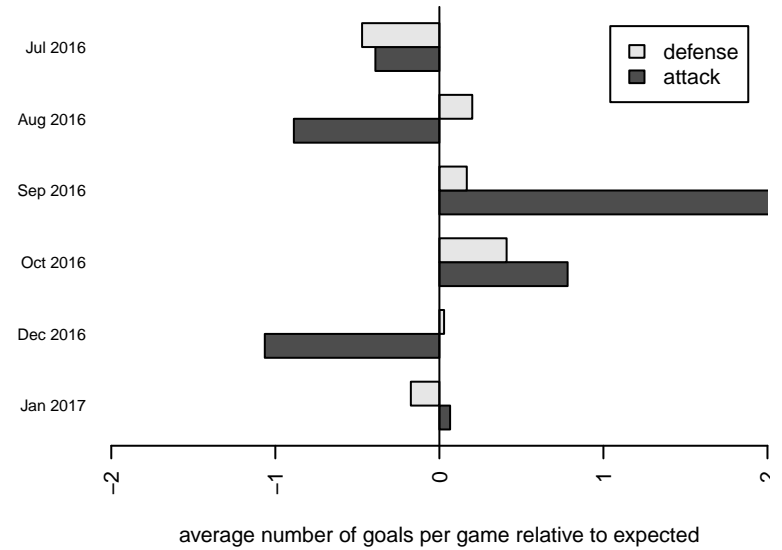

Performance relative to 13 month average