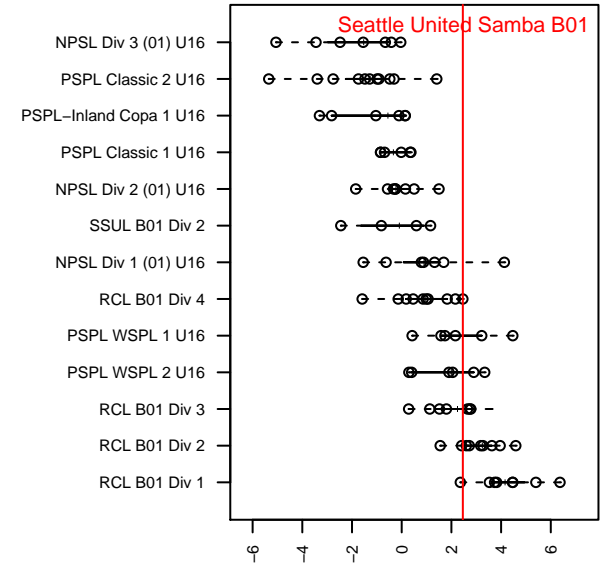

# Seattle United Samba B01

Seattle United  
 Seattle, WA  
 B01 total strength=1537  
 attack=13.5 defense=12.21  
 fall league = RCL B01 Div 4

alt names used:  
 WT 01B Samba  
 Seattle United B01 Samba C  
 SEATTLE UNITED B01 SAMBA (WA)  
 Seattle United B01 Samba C  
 Seattle United B01 Samba

Venues played:  
 2016 Beaverton Cup BU16 Gold  
 2016 WA Rush Cup B01 Gold U16  
 2016 Pacific Coast Challenge U16-17  
 2016 RCL B01 Div 4  
 2016 WYS Presidents Cup B01 Div 1  
 2016 PacNW Winter Classic Premier U16

**Seattle United Samba B01**  
 Dots are actual minus expected GF (blue circles) and GA (red triangles).  
 Blue line is smoothed change in attack strength. Red is smoothed change in defense strength.

**attack and defense variance (black dot)  
relative to other teams  
and top 10 in region**

**attack and defense rating  
relative to others at age  
and all opponents in last 13 months**

**Performance relative to 13 month average**