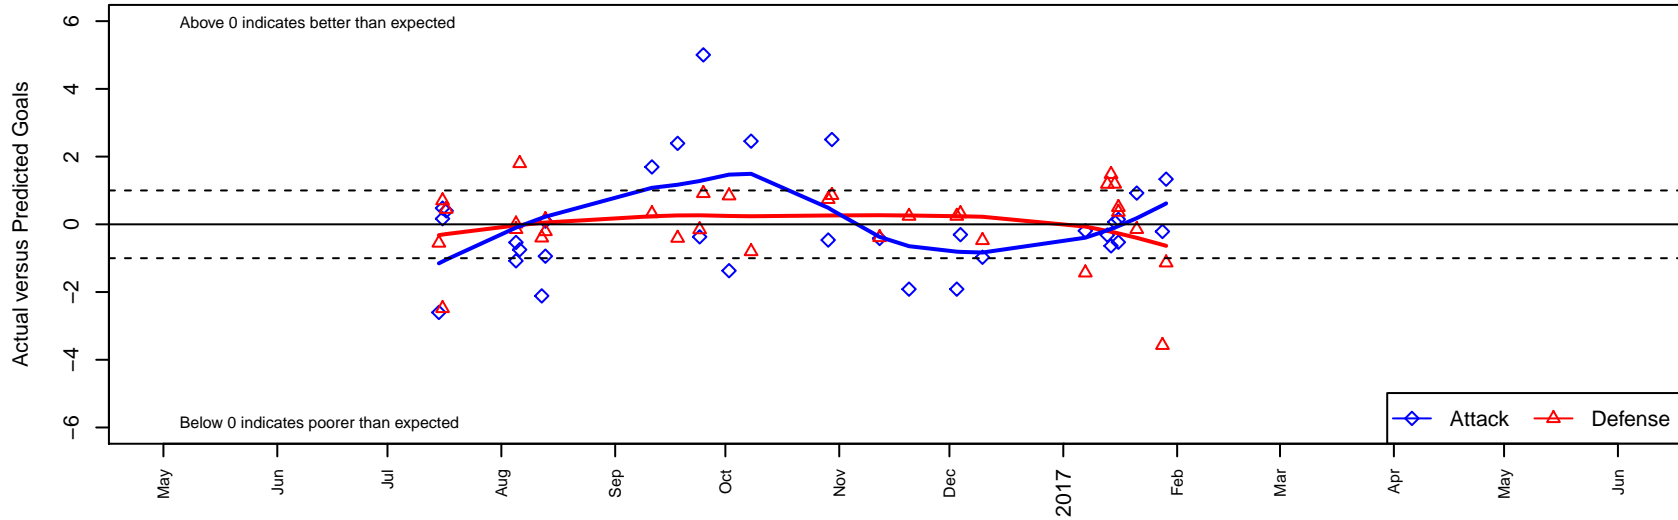

# Seattle United Samba B01

Seattle United  
 Seattle, WA  
 B01 total strength=1537  
 attack=13.5 defense=12.21  
 fall league = RCL B01 Div 4

alt names used:  
 WT 01B Samba  
 Seattle United B01 Samba C  
 SEATTLE UNITED B01 SAMBA (WA)  
 Seattle United B01 Samba C  
 Seattle United B01 Samba

Venues played:  
 2016 Beaverton Cup BU16 Gold  
 2016 WA Rush Cup B01 Gold U16  
 2016 Pacific Coast Challenge U16-17  
 2016 RCL B01 Div 4  
 2016 WYS Presidents Cup B01 Div 1  
 2016 PacNW Winter Classic Premier U16

**Seattle United Samba B01**  
 Dots are actual minus expected GF (blue circles) and GA (red triangles).  
 Blue line is smoothed change in attack strength. Red is smoothed change in defense strength.

**attack and defense variance (black dot)  
relative to other teams  
and top 10 in region**

**attack and defense rating  
relative to others at age  
and all opponents in last 13 months**

**Performance relative to 13 month average**