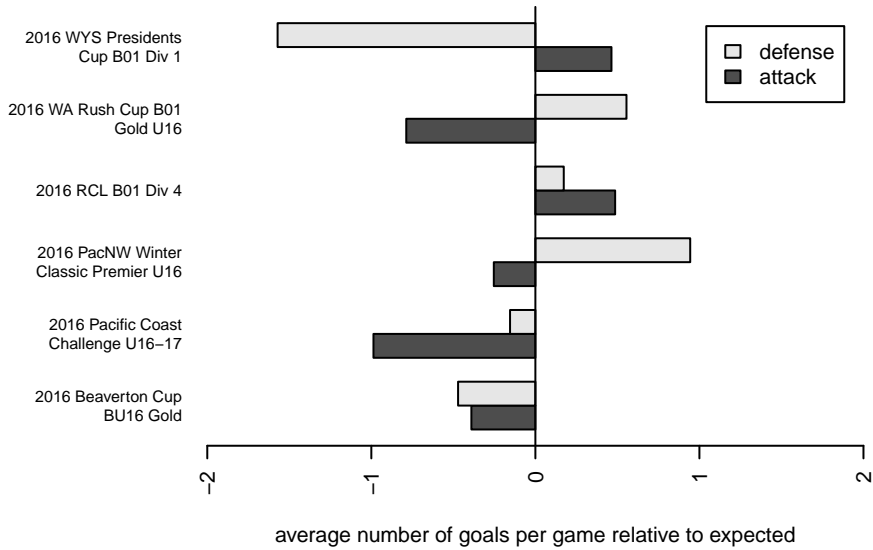

# Seattle United Samba B01

Seattle United  
 Seattle, WA  
 B01 total strength=1537  
 attack=13.5 defense=12.21  
 fall league = RCL B01 Div 4

alt names used:  
 WT 01B Samba  
 Seattle United B01 Samba C  
 SEATTLE UNITED B01 SAMBA (WA)  
 Seattle United B01 Samba C  
 Seattle United B01 Samba

Venues played:  
 2016 Beaverton Cup BU16 Gold  
 2016 WA Rush Cup B01 Gold U16  
 2016 Pacific Coast Challenge U16-17  
 2016 RCL B01 Div 4  
 2016 WYS Presidents Cup B01 Div 1  
 2016 PacNW Winter Classic Premier U16

**Seattle United Samba B01**  
 Dots are actual minus expected GF (blue circles) and GA (red triangles).  
 Blue line is smoothed change in attack strength. Red is smoothed change in defense strength.

**attack and defense variance (black dot)  
relative to other teams  
and top 10 in region**

**attack and defense rating  
relative to others at age  
and all opponents in last 13 months**

**Performance relative to 13 month average**